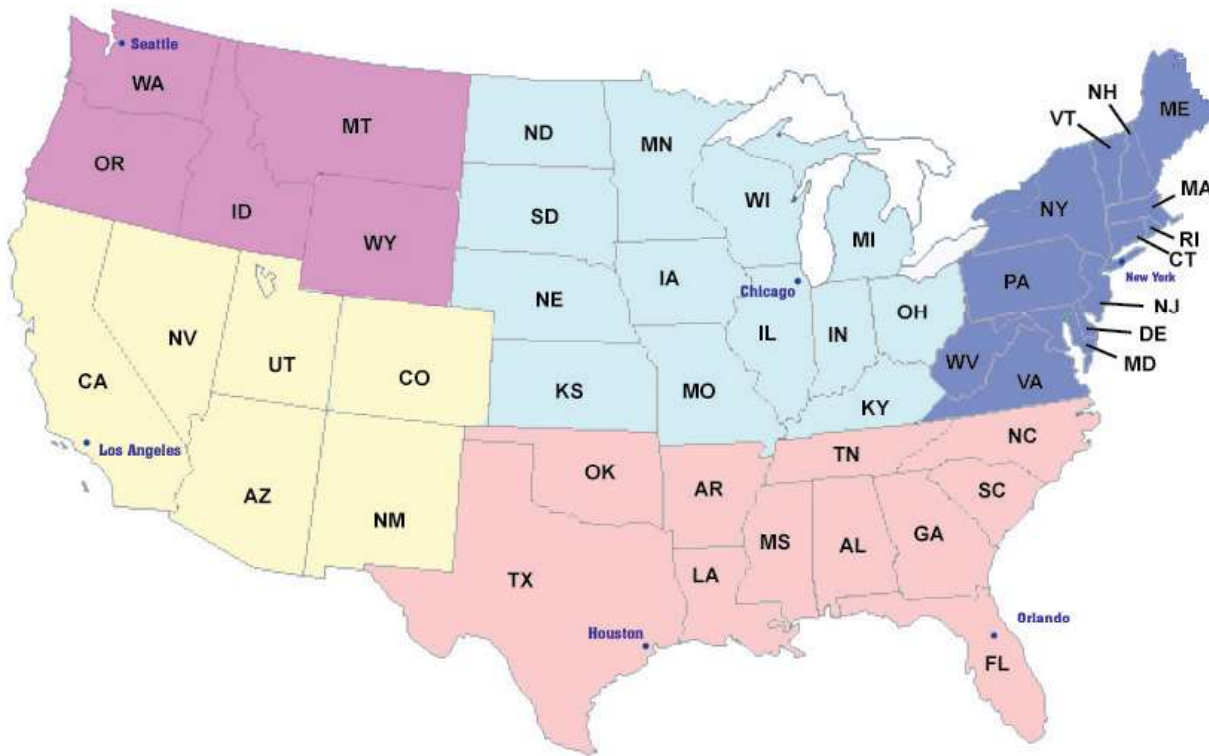

Reciveing Terminals at USA

Chicago

- Omaha
- Wichita
- Minneaplois
- St. Paul
- Des Moines
- Kansas City
- St. Louis
- Green Bay
- Milwaukee
- Peoria
- Indianapolis
- Nashvill
- Grand Rapid
- Totodo
- Akron
- Columbus
- Dayton
- Lousiville

Log Angeles

- Reno
- Sacramento
- San Francisa
- Fresno
- San Diego
- Calexico
- Salt Lake City
- Las Vegas
- Phoenix
- Denver
- Albuquerque

New York

- Boston
- Springfield
- Hartford
- Albany
- Syracuse
- Rochester
- Niagara Falls
- Scranton
- Erie
- Philadelpha
- Prtsburgh
- Baltimore
- Richmond
- Norfolk

Orlando

- Greenville
- Greensbaro
- Knorville
- Memphis
- Birmingham
- Mobila
- Pensacola
- Altana
- Charleston
- Charlotte
- Savannah
- Jackeonvike
- Tampa
- Miami

Houston

- Amarillo
- EI Paso
- Oklahoma City
- Tursa
- Dallas
- Austin
- San Antonio
- Laredo
- Hidalgo
- Broenville
- Little Rock

Seattle

- Blaine
- Spokane
- Longview
- Porland
- Boise
- Helena

12th floor, One Peking Towner, No.1 Peking Road, Tsim Sha Tsui, Kowloon, Hong Kong

Tel : 852 3552 2891 (10lines) Fax : 852 2459 4590

Email Address : sales@wlghk.com